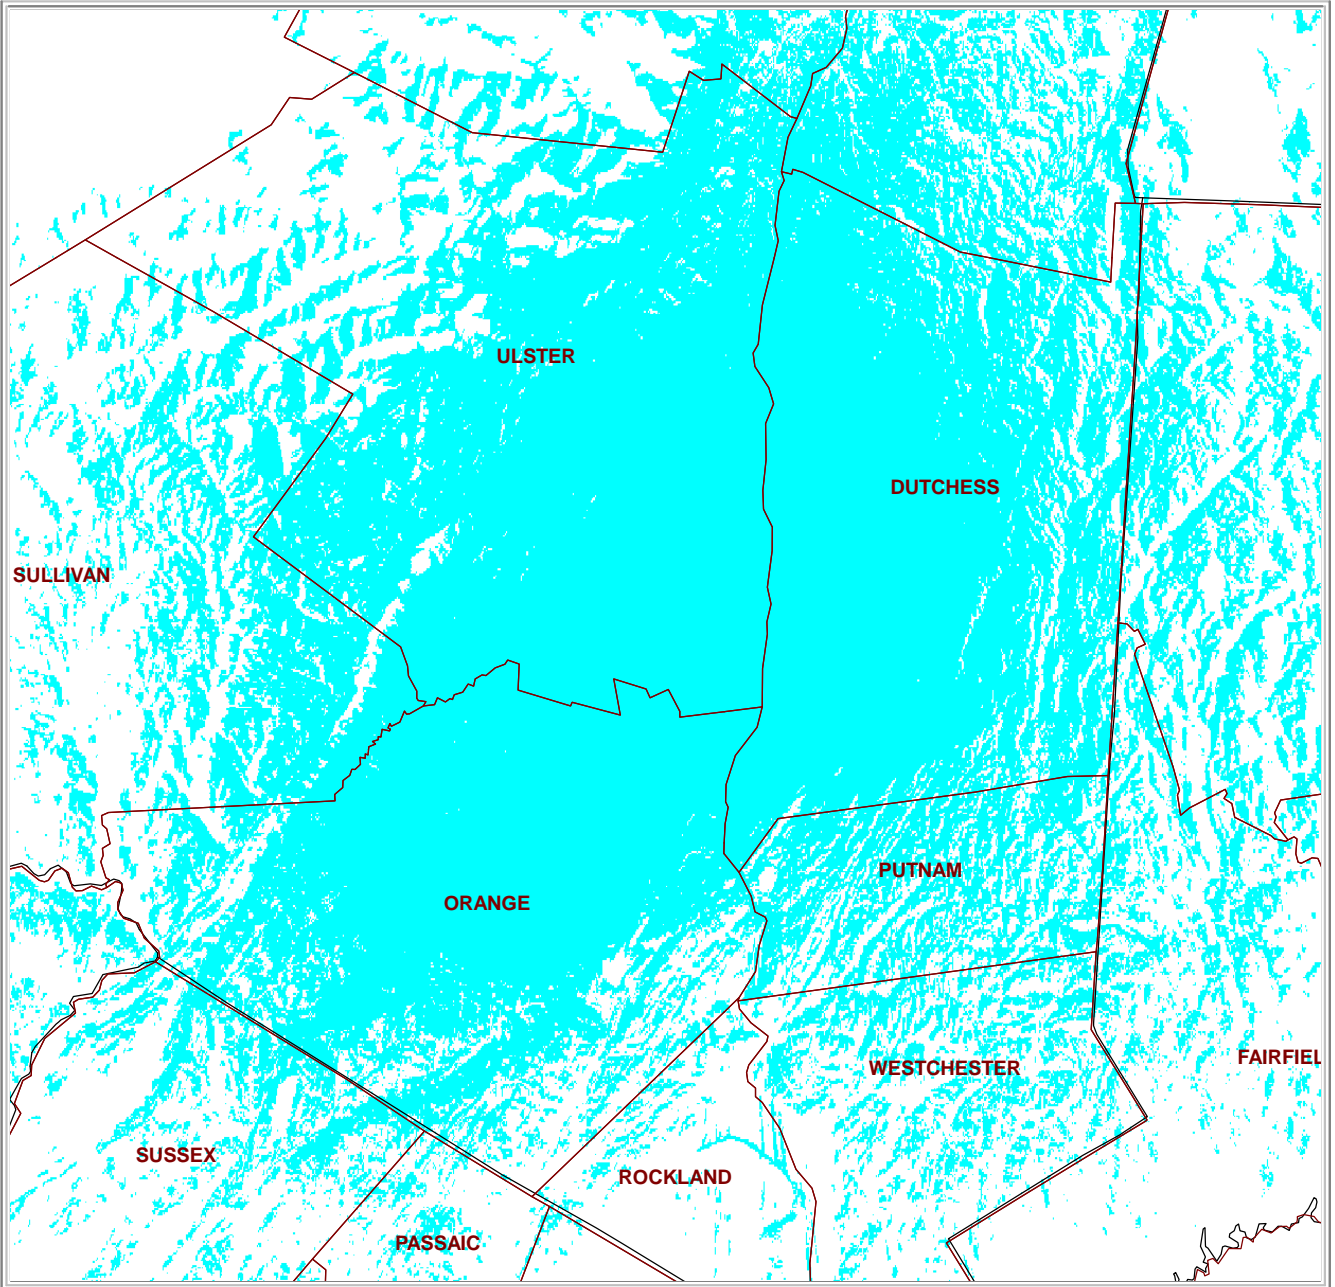

Coverage Map - 105.7fm, 94.1fm, 94.9fm, 101.5HD2 digital fm, 1340am

Blue - WALL-FM Listenable Coverage Area